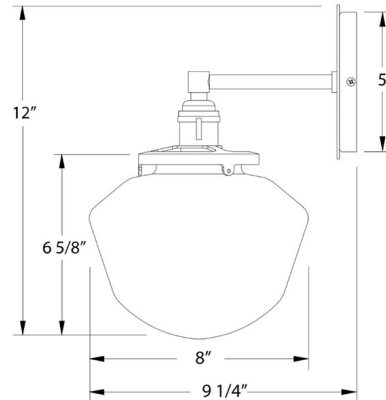

Lightology

lightology.com
866-954-4489
07-01-26

Project: _____

Company: _____

Location: _____ Fixture Type: _____

SPEC #: **MLW1520822**

Approved On: _____ Approved By: _____

Uno Straight Arm Schoolhouse Wall Sconce By Montclair Light Works

Shown in brushed nickel / navy

Specifications

COLOR	Navy
BODY FINISH	Brushed Nickel
WATTAGE	17W
DIMMER	Standard 120V
DIMENSIONS	8"W x 12"H x 9.25"D
BULB NOT INCLUDED	1 x A19/Medium (E26)/17W/120V LED
COUNTRY OF ORIGIN	United States