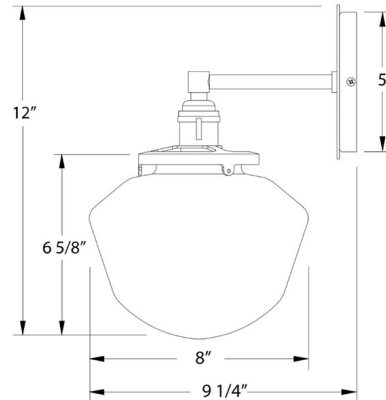

Shown in brushed nickel / navy

Specifications

COLOR	Navy
BODY FINISH	Brushed Nickel
WATTAGE	17W
DIMMER	Standard 120V
DIMENSIONS	8"W x 12"H x 9.25"D
BULB NOT INCLUDED	1 x A19/Medium (E26)/17W/120V LED
COUNTRY OF ORIGIN	United States

CLICK TO VIEW PRODUCT

Notes: