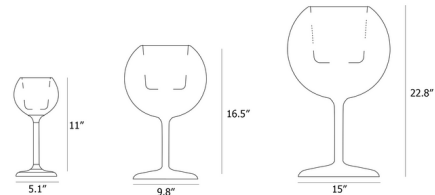

### Description

The Glo Table Lamp enhances the brilliance of light by elegantly reflecting its surrounding environment with its array of mirrored finish options. Glo's glass globe surrounds an inner diffuser which is revealed when the light is turned on and seemingly vanishes when off. This unique spin on the table lamp design will enhance the decor of any interior. Dimmer switch located on cord.

### Specifications

COLOR . . . . . Mirroring Black Glass  
BODY FINISH . . . . . N/A  
WATTAGE . . . . . 5W  
DIMMER . . . . . Included  
DIMENSIONS . . . . . 9.84"W x 16.53"H  
BULB NOT INCLUDED . . . . . 1 x B10/Candelabra (E12)/5W/120V LED