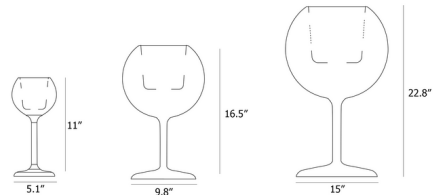

Description

The Glo Table Lamp enhances the brilliance of light by elegantly reflecting its surrounding environment with its array of mirrored finish options. Glo's glass globe surrounds an inner diffuser which is revealed when the light is turned on and seemingly vanishes when off. This unique spin on the table lamp design will enhance the decor of any interior. Dimmer switch located on cord.

Shown in mirroring black glass

Specifications

COLOR Mirroring Black Glass
BODY FINISH N/A
WATTAGE 5W
DIMMER Included
DIMENSIONS 9.84"W x 16.53"H
BULB NOT INCLUDED 1 x B10/Candelabra (E12)/5W/120V LED

CLICK TO VIEW PRODUCT