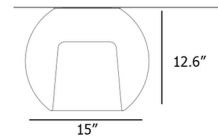

Shown in mirroring 4ever glass

Specifications

COLOR Mirroring 4ever Glass
BODY FINISH N/A
WATTAGE 10W
DIMMER Standard 120V
DIMENSIONS 14.96"W x 12.59"H x 12.59"D
BULB NOT INCLUDED 1 x A19/Medium (E26)/10W/120V LED