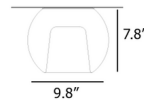

Shown in mirroring 4ever glass

Specifications

COLOR Mirroring 4ever Glass
BODY FINISH N/A
WATTAGE 10W
DIMMER Standard 120V
DIMENSIONS 14.96"W x 12.59"H x 12.59"D
BULB NOT INCLUDED 1 x A19/Medium (E26)/10W/120V LED