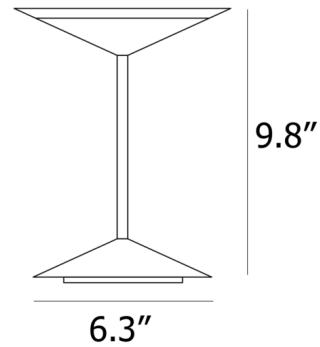

CLICK TO VIEW PRODUCT

Notes: