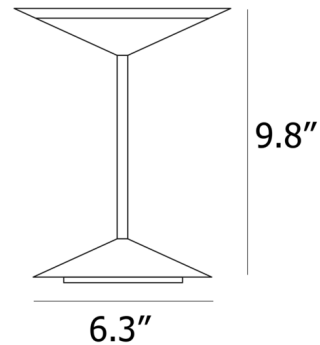

CLICK TO VIEW PRODUCT

Notes: