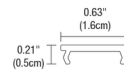

### Description

The TruLine 1A DIY Flexible Silicone Lens is designed for seamless runs between 8-40 feet.

Shown in white

### Specifications

COLOR	N/A
BODY FINISH	White
WATTAGE	N/A
DIMMER	N/A
DIMENSIONS	.96"L
BULB	N/A

CLICK TO VIEW PRODUCT

Notes: