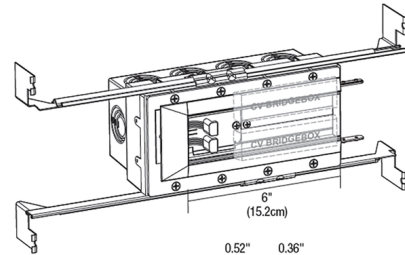

Specifications

COLOR	.....	N/A
BODY FINISH	.....	White
WATTAGE	.....	N/A
DIMMER	.....	N/A
DIMENSIONS	.....	6"W
BULB	.....	N/A

CLICK TO VIEW PRODUCT

Notes: