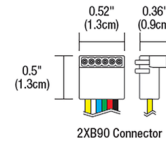

### Description

The TruLine Trim 1.6A End Feed Power Connector includes a WiZ Pro CV Bridgebox in a 4 gang junction box with adjustable bar hangers. B90 Pin Connector for LED strip, and Channel Joiners. LED Strip (not included) may be installed flat on the bottom or side of the channel. Two Class 2, 14AWG stranded conductors from the remote power supply up to 40 feet away are required. Color Temperature Options: DW: Static White/ Warm Dim TW: Tunable White TC5W5: TruColor RGB TW 5 Watts RGB+5 Watts Tunable White TC5W7: TruColor RGB TW 5 Watts RGB+7 Watts Tunable White.

### Specifications

|             |       |       |
|-------------|-------|-------|
| COLOR       | ..... | N/A   |
| BODY FINISH | ..... | White |
| WATTAGE     | ..... | N/A   |
| DIMMER      | ..... | N/A   |
| DIMENSIONS  | ..... | 6"W   |
| BULB        | ..... | N/A   |