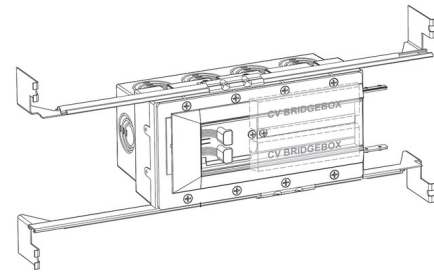

## TruLine Trim 1.6A End Power Connector w/Bridgebox/J-Box

By PureEdge Lighting

### Description

The TruLine Trim 1.6A End Feed Power Connector includes a WiZ Pro CV Bridgebox in a 4 gang junction box with adjustable bar hangers. B90 Pin Connector for LED strip, and Channel Joiners. LED Strip (not included) may be installed flat on the bottom or side of the channel. Two Class 2, 14AWG stranded conductors from the remote power supply up to 40 feet away are required. Color Temperature Options: DW: Static White/ Warm Dim TW: Tunable White TC5W5: TruColor RGB TW 5 Watts RGB+5 Watts Tunable White TC5W7: TruColor RGB TW 5 Watts RGB+7 Watts Tunable White.