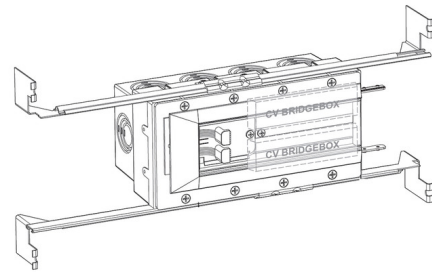

## TruLine Trim 1.6A End Power Connector w/Bridgebox/J-Box

By PureEdge Lighting

### Description

The TruLine Trim 1.6A End Feed Power Connector includes a WiZ Pro CV Bridgebox in a 4 gang junction box with adjustable bar hangers. B90 Pin Connector for LED strip, and Channel Joiners. LED Strip (not included) may be installed flat on the bottom or side of the channel. Two Class 2, 14AWG stranded conductors from the remote power supply up to 40 feet away are required. Color Temperature Options: DW: Static White/ Warm Dim TW: Tunable White TC5W5: TruColor RGB TW 5 Watts RGB+5 Watts Tunable White TC5W7: TruColor RGB TW 5 Watts RGB+7 Watts Tunable White.