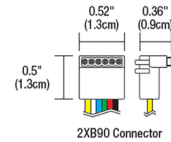

### Description

The TruLine Trim 1.6A End Feed Power Connector includes a WiZ Pro CV Bridgebox in a 4 gang junction box with adjustable bar hangers. B90 Pin Connector for LED strip, and Channel Joiners. LED Strip (not included) may be installed flat on the bottom or side of the channel. Two Class 2, 14AWG stranded conductors from the remote power supply up to 40 feet away are required. Color Temperature Options: DW: Static White/ Warm Dim TW: Tunable White TC5W5: TruColor RGB TW 5 Watts RGB+5 Watts Tunable White TC5W7: TruColor RGB TW 5 Watts RGB+7 Watts Tunable White.

### Specifications

COLOR	.....	N/A
BODY FINISH	.....	White
WATTAGE	.....	N/A
DIMMER	.....	N/A
DIMENSIONS	.....	6"W
BULB	.....	N/A

CLICK TO VIEW PRODUCT

Notes: