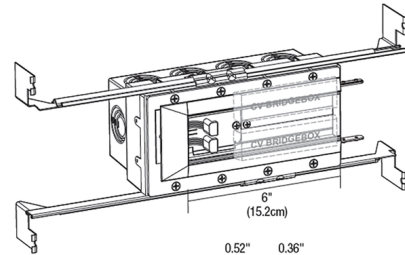

### Description

The TruLine Trim 1.6A End Feed Power Connector includes a WiZ Pro CV Bridgebox in a 4 gang junction box with adjustable bar hangers. B90 Pin Connector for LED strip, and Channel Joiners. LED Strip (not included) may be installed flat on the bottom or side of the channel. Two Class 2, 14AWG stranded conductors from the remote power supply up to 40 feet away are required. Color Temperature Options: DW: Static White/ Warm Dim TW: Tunable White TC5W5: TruColor RGB TW 5 Watts RGB+5 Watts Tunable White TC5W7: TruColor RGB TW 5 Watts RGB+7 Watts Tunable White.

### Specifications

COLOR	.....	N/A
BODY FINISH	.....	White
WATTAGE	.....	N/A
DIMMER	.....	N/A
DIMENSIONS	.....	6"W
BULB	.....	N/A

CLICK TO VIEW PRODUCT

Notes: