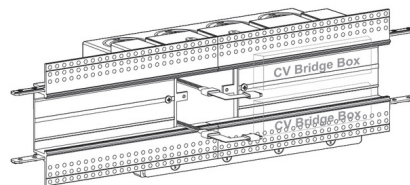

By PureEdge Lighting

Description

The TruLine Trim 1.6A Single Center Feed Power Connector includes a WiZ Pro CV Bridgebox in a 4-Gang Junction Box with Adjustable Hanger Bars, Channel Joiners, two 90 Degree Power Connectors, as well as Left and Right Power Connectors. LED Strip (not included) may be installed flat on the bottom or side of the channel. Two Class 2, 14 AWG stranded conductors from the Remote Power Supply are required per WiZ Pro CV Bridgebox. Options: DW: Static White TW: Tunable White TC5W5: TruColor RGB TW 5 Watts RGB + 5 Watts Tunable White TC5W7: TruColor RGB TW 5 Watts RGB + 7 Watts Tunable White

Shown in white

Specifications

COLOR	N/A
BODY FINISH	White
WATTAGE	N/A
DIMMER	N/A
DIMENSIONS	0.47"W x 1.33"H
BULB	N/A

CLICK TO VIEW PRODUCT

Notes: