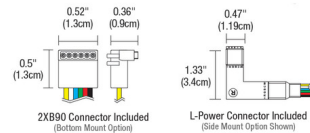

By PureEdge Lighting

Description

The TruLine Trim 1.6A Single Center Feed Power Connector includes a WiZ Pro CV Bridgebox in a 4-Gang Junction Box with Adjustable Hanger Bars, Channel Joiners, two 90 Degree Power Connectors, as well as Left and Right Power Connectors. LED Strip (not included) may be installed flat on the bottom or side of the channel. Two Class 2, 14 AWG stranded conductors from the Remote Power Supply are required per WiZ Pro CV Bridgebox. Options: DW: Static White TW: Tunable White TC5W5: TruColor RGB TW 5 Watts RGB + 5 Watts Tunable White TC5W7: TruColor RGB TW 5 Watts RGB + 7 Watts Tunable White

Shown in white

Specifications

COLOR	N/A
BODY FINISH	White
WATTAGE	N/A
DIMMER	N/A
DIMENSIONS	0.47"W x 1.33"H
BULB	N/A

CLICK TO VIEW PRODUCT

Notes: