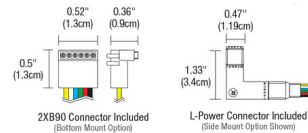

By PureEdge Lighting

Description

The TruLine Trim 1.6A Single Center Feed Power Connector includes a WiZ Pro CV Bridgebox in a 4-Gang Junction Box with Adjustable Hanger Bars, Channel Joiners, two 90 Degree Power Connectors, as well as Left and Right Power Connectors. LED Strip (not included) may be installed flat on the bottom or side of the channel. Two Class 2, 14 AWG stranded conductors from the Remote Power Supply are required per WiZ Pro CV Bridgebox. Options: DW: Static White TW: Tunable White TC5W5: TruColor RGB TW 5 Watts RGB + 5 Watts Tunable White TC5W7: TruColor RGB TW 5 Watts RGB + 7 Watts Tunable White

Shown in white

Specifications

COLOR	N/A
BODY FINISH	White
WATTAGE	N/A
DIMMER	N/A
DIMENSIONS	0.47"W x 1.33"H
BULB	N/A

CLICK TO VIEW PRODUCT

Notes: