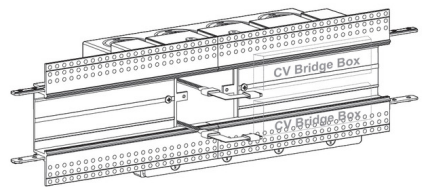

By PureEdge Lighting

Description

The TruLine Trim 1.6A Single Center Feed Power Connector includes a WiZ Pro CV Bridgebox in a 4-Gang Junction Box with Adjustable Hanger Bars, Channel Joiners, two 90 Degree Power Connectors, as well as Left and Right Power Connectors. LED Strip (not included) may be installed flat on the bottom or side of the channel. Two Class 2, 14 AWG stranded conductors from the Remote Power Supply are required per WiZ Pro CV Bridgebox. Options: DW: Static White TW: Tunable White TC5W5: TruColor RGB TW 5 Watts RGB + 5 Watts Tunable White TC5W7: TruColor RGB TW 5 Watts RGB + 7 Watts Tunable White

Shown in white

Specifications

COLOR	N/A
BODY FINISH	White
WATTAGE	N/A
DIMMER	N/A
DIMENSIONS	0.47"W x 1.33"H
BULB	N/A

CLICK TO VIEW PRODUCT

Notes: