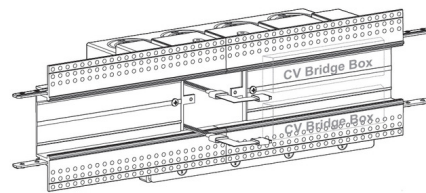

Lightology

lightology.com
866-954-4489
07-10-26

Project: _____
 Company: _____
 Location: _____ Fixture Type: _____
 SPEC #: **EDG1521756**
 Approved On: _____ Approved By: _____

TruLine Trim 1.6A Center Feed Power Connector/Bridgebox

By PureEdge Lighting

Description

The TruLine Trim 1.6A Single Center Feed Power Connector includes a WiZ Pro CV Bridgebox in a 4-Gang Junction Box with Adjustable Hanger Bars, Channel Joiners, two 90 Degree Power Connectors, as well as Left and Right Power Connectors. LED Strip (not included) may be installed flat on the bottom or side of the channel. Two Class 2, 14 AWG stranded conductors from the Remote Power Supply are required per WiZ Pro CV Bridgebox. Options: DW: Static White TW: Tunable White TC5W5: TruColor RGB TW 5 Watts RGB + 5 Watts Tunable White TC5W7: TruColor RGB TW 5 Watts RGB + 7 Watts Tunable White

Shown in white

Specifications

COLOR	N/A
BODY FINISH	White
WATTAGE	N/A
DIMMER	N/A
DIMENSIONS	0.47"W x 1.33"H
BULB	N/A

CLICK TO VIEW PRODUCT

Notes: