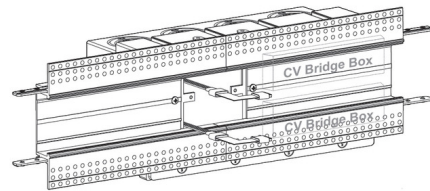

Lightology

lightology.com
866-954-4489
04-25-26

Project: _____
 Company: _____
 Location: _____ Fixture Type: _____
 SPEC #: **EDG1521756**
 Approved On: _____ Approved By: _____

TruLine Trim 1.6A Center Feed Power Connector/Bridgebox

By PureEdge Lighting

Description

The TruLine Trim 1.6A Single Center Feed Power Connector includes a WiZ Pro CV Bridgebox in a 4-Gang Junction Box with Adjustable Hanger Bars, Channel Joiners, two 90 Degree Power Connectors, as well as Left and Right Power Connectors. LED Strip (not included) may be installed flat on the bottom or side of the channel. Two Class 2, 14 AWG stranded conductors from the Remote Power Supply are required per WiZ Pro CV Bridgebox. Options: DW: Static White TW: Tunable White TC5W5: TruColor RGB TW 5 Watts RGB + 5 Watts Tunable White TC5W7: TruColor RGB TW 5 Watts RGB + 7 Watts Tunable White

Shown in white

Specifications

COLOR	N/A
BODY FINISH	White
WATTAGE	N/A
DIMMER	N/A
DIMENSIONS	0.47"W x 1.33"H
BULB	N/A

CLICK TO VIEW PRODUCT

Notes: