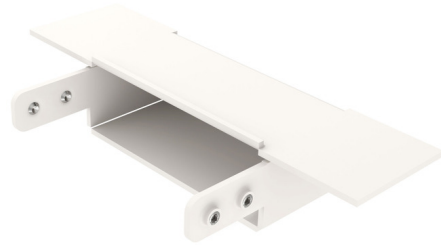

Lightology

lightology.com
866-954-4489
04-25-26

Project: _____

Company: _____

Location: _____ Fixture Type: _____

SPEC #: **EDG1521773**

Approved On: _____ Approved By: _____

TruLine Trim 1.6A Take-Up Box By PureEdge Lighting

Description

The TruLine Trim 1.6A Take-Up-Box prevents dark spots at end of run by tucking excess LED Strip safely behind wall. Includes Channel Joiners.

Shown in white

Specifications

COLOR	N/A
BODY FINISH	White
WATTAGE	N/A
DIMMER	N/A
DIMENSIONS	3.73"L x 1"W x 0.62"H
BULB	N/A