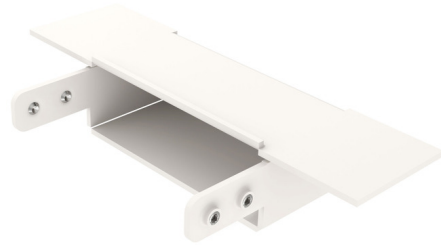

Lightology

lightology.com
866-954-4489
07-10-26

Project: _____

Company: _____

Location: _____ Fixture Type: _____

SPEC #: **EDG1521773**

Approved On: _____ Approved By: _____

TruLine Trim 1.6A Take-Up Box By PureEdge Lighting

Description

The TruLine Trim 1.6A Take-Up-Box prevents dark spots at end of run by tucking excess LED Strip safely behind wall. Includes Channel Joiners.

Shown in white

Specifications

COLOR	N/A
BODY FINISH	White
WATTAGE	N/A
DIMMER	N/A
DIMENSIONS	3.73"L x 1"W x 0.62"H
BULB	N/A