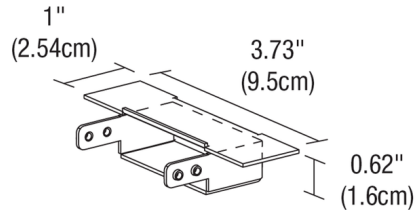

Description

The TruLine Trim 1.6A Take-Up-Box prevents dark spots at end of run by tucking excess LED Strip safely behind wall. Includes Channel Joiners.

Shown in white

Specifications

COLOR	N/A
BODY FINISH	White
WATTAGE	N/A
DIMMER	N/A
DIMENSIONS	3.73"L x 1"W x 0.62"H
BULB	N/A