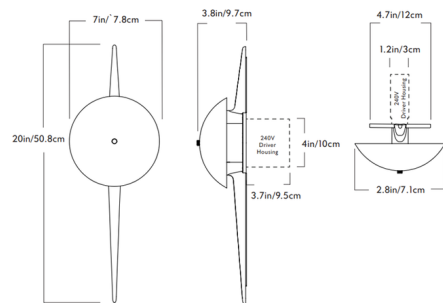

Shown in polished unlacquered brass / cased smoke

Specifications

COLOR Cased Smoke
BODY FINISH Polished Unlacquered Brass
WATTAGE 11W
DIMMER Standard 120V
DIMENSIONS 7"W x 20"H x 3.8"D
INTEGRATED LED MODULE 1 x LED/11W/120V LED