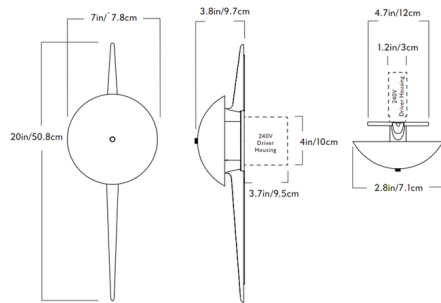

Shown in polished unlacquered brass / cased smoke

Specifications

COLOR Cased Smoke
BODY FINISH Polished Unlacquered Brass
WATTAGE 11W
DIMMER Standard 120V
DIMENSIONS 7"W x 20"H x 3.8"D
INTEGRATED LED MODULE 1 x LED/11W/120V LED