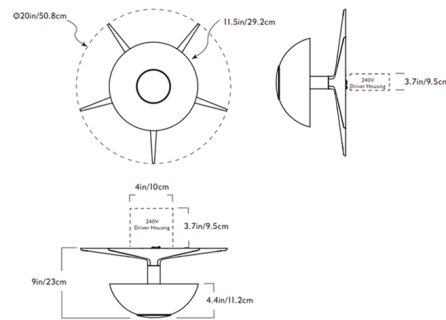

### Specifications

COLOR . . . . . Cased Smoke  
BODY FINISH . . . . . Polished Unlacquered Brass  
WATTAGE . . . . . 16W  
DIMMER . . . . . Standard 120V  
DIMENSIONS . . . . . 20"W x 9"H  
INTEGRATED LED MODULE . . . . . 1 x LED/16W/120V LED