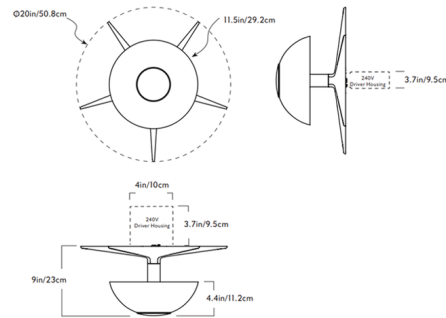

Shown in polished unlacquered brass / cased smoke

Specifications

COLOR Cased Smoke
BODY FINISH Polished Unlacquered Brass
WATTAGE 16W
DIMMER Standard 120V
DIMENSIONS 20"W x 9"H
INTEGRATED LED MODULE 1 x LED/16W/120V LED

Technical Information

LAMP LIFE 50000 hours
COLOR RENDERING 90 CRI
LAMP COLOR 2700K
LUMENS/WATT 28.13
LUMINOUS FLUX 450 lumens

CLICK TO VIEW PRODUCT

Notes: