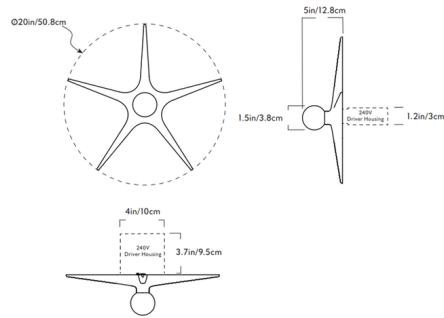

Shown in polished unlacquered brass / opal

Specifications

COLOR	Opal
BODY FINISH	Polished Unlacquered Brass
WATTAGE	11W
DIMMER	Standard 120V
DIMENSIONS	20"W x 5"H
INTEGRATED LED MODULE	1 x LED/11W/120V LED

Technical Information

LAMP LIFE	50000 hours
COLOR RENDERING	90 CRI
LAMP COLOR	2700K
LUMENS/WATT	50.00
LUMINOUS FLUX	550 lumens

CLICK TO VIEW PRODUCT

Notes: