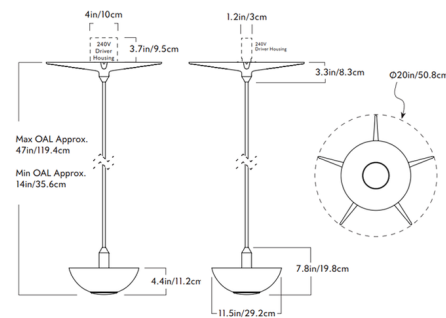

### Specifications

COLOR . . . . . Cased Smoke  
 BODY FINISH . . . . . Polished Unlacquered Brass  
 WATTAGE . . . . . 11W  
 DIMMER . . . . . Standard 120V  
 DIMENSIONS . . . . . 11.5"W x 4.4"H  
 INTEGRATED LED MODULE . . . . . 1 x LED/11W/120V LED

### Technical Information

PRODUCT DIMENSIONS . . . . . Downrod: 1x35" Field-Cuttable Length  
 LAMP LIFE . . . . . 50000 hours  
 COLOR RENDERING . . . . . 90 CRI  
 LAMP COLOR . . . . . 2700K  
 LUMENS/WATT . . . . . 90.91  
 LUMINOUS FLUX . . . . . 1000 lumens