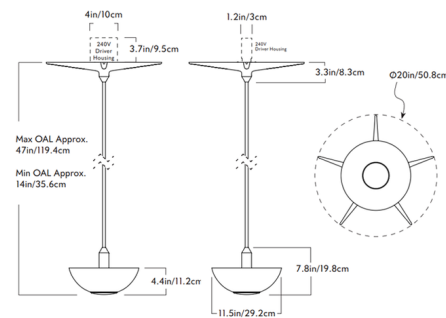

Shown in polished unlacquered brass / cased smoke

Specifications

COLOR Cased Smoke
 BODY FINISH Polished Unlacquered Brass
 WATTAGE 11W
 DIMMER Standard 120V
 DIMENSIONS 11.5"W x 4.4"H
 INTEGRATED LED MODULE 1 x LED/11W/120V LED

Technical Information

PRODUCT DIMENSIONS Downrod: 1x35" Field-Cuttable Length
 LAMP LIFE 50000 hours
 COLOR RENDERING 90 CRI
 LAMP COLOR 2700K
 LUMENS/WATT 90.91
 LUMINOUS FLUX 1000 lumens

CLICK TO VIEW PRODUCT