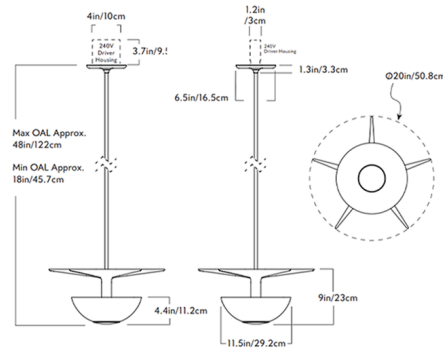

Shown in polished unlacquered brass / cased smoke

Specifications

COLOR Cased Smoke
BODY FINISH Polished Unlacquered Brass
WATTAGE 11W
DIMMER Standard 120V
DIMENSIONS 11.5"W x 4.4"H
INTEGRATED LED MODULE 1 x LED/11W/120V LED

Technical Information

PRODUCT DIMENSIONS Downrod: 1x35" Field-Cuttable Length
LAMP LIFE 50000 hours
COLOR RENDERING 90 CRI
LAMP COLOR 2700K
LUMENS/WATT 90.91
LUMINOUS FLUX 1000 lumens

CLICK TO VIEW PRODUCT