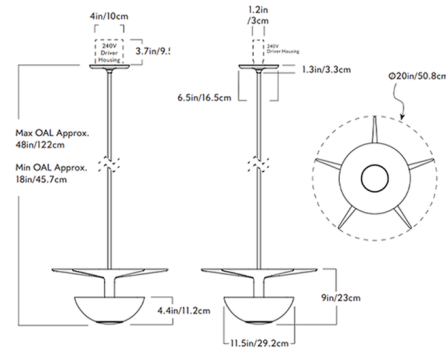

Shown in polished unlacquered brass / cased smoke

Specifications

COLOR	Cased Smoke
BODY FINISH	Polished Unlacquered Brass
WATTAGE	11W
DIMMER	Standard 120V
DIMENSIONS	11.5"W x 4.4"H
INTEGRATED LED MODULE	1 x LED/11W/120V LED

Technical Information

PRODUCT DIMENSIONS	Downrod: 1x35" Field-Cuttable Length
LAMP LIFE	50000 hours
COLOR RENDERING	90 CRI
LAMP COLOR	2700K
LUMENS/WATT	90.91
LUMINOUS FLUX	1000 lumens

CLICK TO VIEW PRODUCT