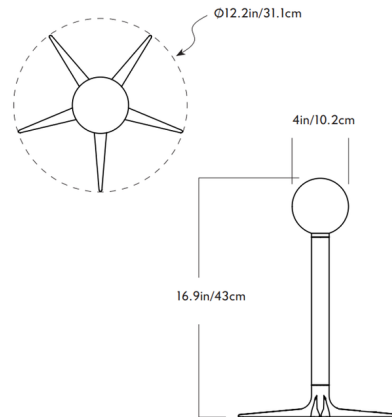

Description

Like points on a star, the Laddi Globe Table Lamp features a distinct yet referential form. This piece gracefully anchors a luminous opal glass globe with a sleek polished unlacquered brass star base. Dimmer located on cord. Note: The brass accents are unlacquered; with use they will darken and patina over time. Polishing will restore the sheen if desired.

Shown in white oak / opal

Specifications

COLOR Opal
BODY FINISH White Oak
WATTAGE 10W
DIMMER Included
DIMENSIONS 11.5"W x 14.18"H
INTEGRATED LED MODULE 1 x LED/10W/120V LED

Technical Information

LAMP LIFE 50000 hours
COLOR RENDERING 90 CRI
LAMP COLOR 2700K
LUMENS/WATT 20.00
LUMINOUS FLUX 200 lumens