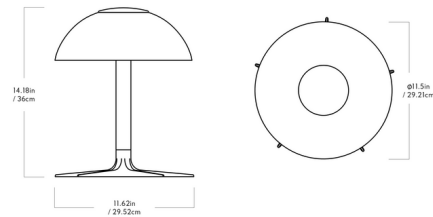

Description

The Laddi Table Lamp accentuates the classic dome lamp form with rich details to create a striking piece that will elevate the decor of any space. The Italian glass shade rests atop a white oak stem with a star-shaped brass foot. Recalling the shape of a mushroom, Laddi combines elements of the natural world with the refined touch of modern design. Dial dimmer on cord.

Shown in white oak / cased smoke

Specifications

COLOR Cased Smoke
BODY FINISH White Oak
WATTAGE 10W
DIMMER Included
DIMENSIONS 11.5"W x 14.18"H
INTEGRATED LED MODULE 1 x LED/10W/120V LED

Technical Information