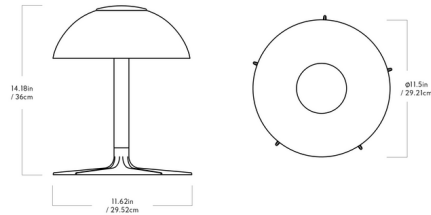

Shown in white oak / cased smoke

Specifications

COLOR Cased Smoke
BODY FINISH White Oak
WATTAGE 10W
DIMMER Included
DIMENSIONS 11.5"W x 14.18"H
INTEGRATED LED MODULE 1 x LED/10W/120V LED

Technical Information