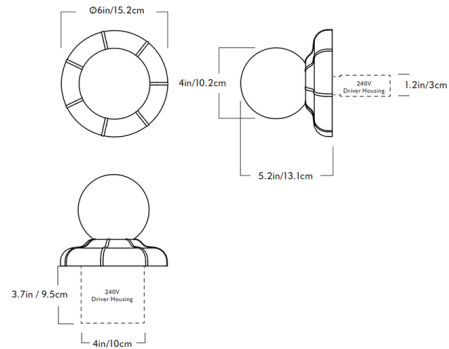

By Roll & Hill

Description

A masterpiece of timeless design, the Epoch Wall Light delivers a subtle, elegant form. Its round base features subtle details like repeating ridges. A frosted glass globe complements the curves and softens the light. Choose from soft silver, unlacquered brass, and burnished bronze.

Shown in soft silver / frost

Specifications

COLOR Frost
 BODY FINISH Soft Silver
 WATTAGE 8W
 DIMMER Standard 120V
 DIMENSIONS 6"W x 6"H x 5.2"D
 INTEGRATED LED MODULE 1 x LED/8W/120V LED

Technical Information