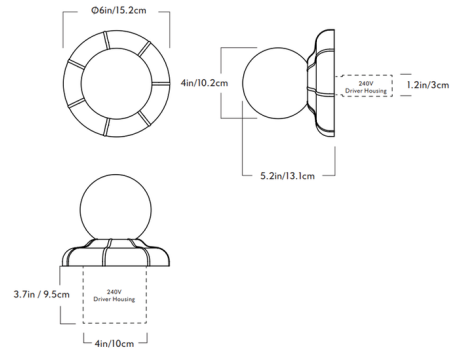

By Roll & Hill

Description

A masterpiece of timeless design, the Epoch Wall Light delivers a subtle, elegant form. Its round base features subtle details like repeating ridges. A frosted glass globe complements the curves and softens the light. Choose from soft silver, unlacquered brass, and burnished bronze.

Shown in soft silver / frost

Specifications

COLOR Frost
 BODY FINISH Soft Silver
 WATTAGE 8W
 DIMMER Standard 120V
 DIMENSIONS 6"W x 6"H x 5.2"D
 INTEGRATED LED MODULE 1 x LED/8W/120V LED

Technical Information