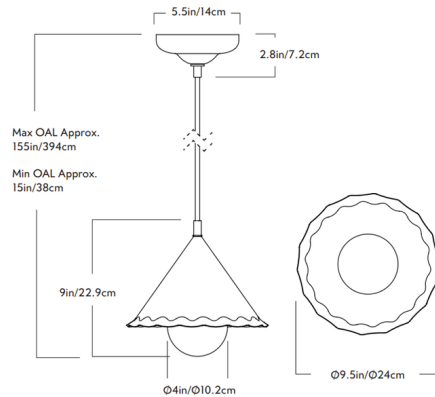

Shown in burnished bronze / frost

CLICK TO VIEW PRODUCT

Notes: