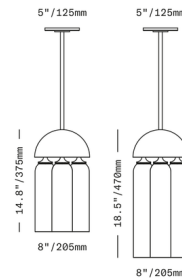

Description

The Crown Pendant features a quartet of handblown glass cylinders capped by a metal dome. The tops of the glass cylinders curve to echo the dome shape, creating a harmoniously symmetrical silhouette. Crown's geometric design will complement a wide variety of decor styles.

Shown in dark oxidized / white

Standard Stem Kit
48\"/>

Specifications

COLOR	White
BODY FINISH	Dark Oxidized
WATTAGE	28W
DIMMER	Standard 120V
DIMENSIONS	8\"/>
BULB INCLUDED	4 x JCD/G9/7W/120V LED

Technical Information