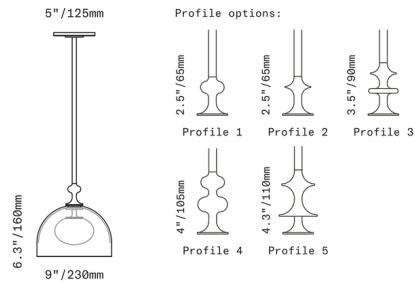

Lightology

lightology.com
866-954-4489
04-25-26

Project: _____
 Company: _____
 Location: _____ Fixture Type: _____
 SPEC #: **SKL1521846**
 Approved On: _____ Approved By: _____

Elizabeth I Pendant By SkLO

Description

The Elizabeth I Pendant combines glass shapes of different shapes and opacities to create an understated and elegant fixture that will complement a wide variety of decor styles. Elizabeth's transparent glass dome surrounds an opaque ellipsoid which houses the light bulb. The pendant's stem gracefully transitions into a decorative metal profile, which provides an understated accent.

Shown in brushed brass / white / smoke

Standard Stem Kit
48" / 1220mm

Specifications

COLOR White / Smoke
 BODY FINISH Brushed Brass
 WATTAGE 7W
 DIMMER Standard 120V
 DIMENSIONS 9"W x 9.8"H
 BULB INCLUDED 1 x JCD/G9/7W/120V LED