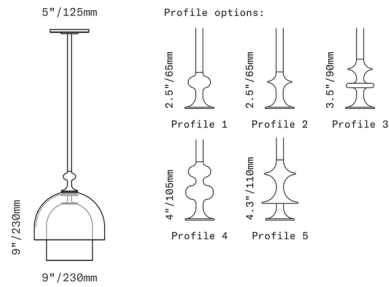

By SkLO

Description

The Elizabeth II Pendant combines glass shades of different shapes and opacities to create an understated and elegant fixture that will complement a wide variety of decor styles. Elizabeth's transparent glass dome surrounds a narrower opaque dome which houses the light bulb. The pendant's stem gracefully transitions into a decorative metal profile, which provides an understated accent.

Shown in antique brass / pastel green / pine tree green

Specifications

COLOR Pastel Green / Pine Tree Green
 BODY FINISH Antique Brass
 WATTAGE 7W
 DIMMER Standard 120V
 DIMENSIONS 9"W x 11.5"H
 BULB INCLUDED 1 x JCD/G9/7W/120V LED

Technical Information

COLOR RENDERING 90 CRI
 LAMP COLOR 2700K
 LUMENS/WATT 64.29
 LUMINOUS FLUX 450 lumens

Standard Stem Kit

48" / 1220mm

CLICK TO VIEW PRODUCT

Notes: