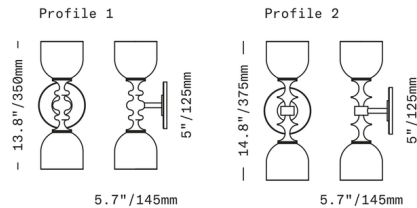

By SkLO

Description

The Marchesa Wall Sconce features a pair of handblown glass domes supported by a brass armature with a fluid decorative profile. With layers of subtle details, Marchesa will add a sophisticated and classic touch to any interior.

Shown in antique brass / beige

Specifications

COLOR Beige
BODY FINISH Antique Brass
WATTAGE 14W
DIMMER Standard 120V
DIMENSIONS 5"W x 13.8"H x 5.7"D
BULB INCLUDED 2 x JCD/G9/7W/120V LED

Technical Information

PRODUCT DIMENSIONS Backplate: 5" diameter
COLOR RENDERING 90 CRI
LAMP COLOR 2700K
LUMENS/WATT 128.57
LUMINOUS FLUX 900 lumens

CLICK TO VIEW PRODUCT

Notes: