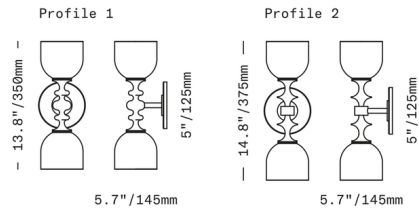

Lightology

lightology.com
866-954-4489
04-22-26

Project: _____
 Company: _____
 Location: _____ Fixture Type: _____
 SPEC #: **SKL1521911**
 Approved On: _____ Approved By: _____

Marchesa Wall Sconce By SkLO

Description

The Marchesa Wall Sconce features a pair of handblown glass domes supported by a brass armature with a fluid decorative profile. With layers of subtle details, Marchesa will add a sophisticated and classic touch to any interior.

Shown in antique brass / beige

Specifications

COLOR Beige
 BODY FINISH Antique Brass
 WATTAGE 14W
 DIMMER Standard 120V
 DIMENSIONS 5"W x 13.8"H x 5.7"D
 BULB INCLUDED 2 x JCD/G9/7W/120V LED

Technical Information

PRODUCT DIMENSIONS Backplate: 5" diameter
 COLOR RENDERING 90 CRI
 LAMP COLOR 2700K
 LUMENS/WATT 128.57
 LUMINOUS FLUX 900 lumens

CLICK TO VIEW PRODUCT

Notes: