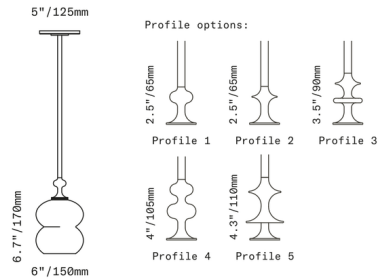

The Oestre Pendant features a handblown, opaque glass shade with a double ellipsoid shape for an understated but elegant look. Above the glass, the pendant's stem transitions into an organically curving, decorative profile which adds an elegant accent to the design.

Shown in antique brass / pastel green

Standard Stem Kit
48\"/>

Specifications

COLOR	Pastel Green
BODY FINISH	Antique Brass
WATTAGE	7W
DIMMER	Standard 120V
DIMENSIONS	6\"/>
BULB INCLUDED	1 x JCD/G9/7W/120V LED

Technical Information

COLOR RENDERING	90 CRI
LAMP COLOR	2700K
LUMENS/WATT	64.29
LUMINOUS FLUX	450 lumens

CLICK TO VIEW PRODUCT

Notes: