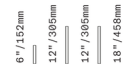

Shown in antique brass / pastel green

Standard Stem Kit
48\"/>

Specifications

COLOR	Pastel Green
BODY FINISH	Antique Brass
WATTAGE	7W
DIMMER	Standard 120V
DIMENSIONS	6\"/>
BULB INCLUDED	1 x JCD/G9/7W/120V LED

Technical Information

COLOR RENDERING	90 CRI
LAMP COLOR	2700K
LUMENS/WATT	64.29
LUMINOUS FLUX	450 lumens

CLICK TO VIEW PRODUCT

Notes: