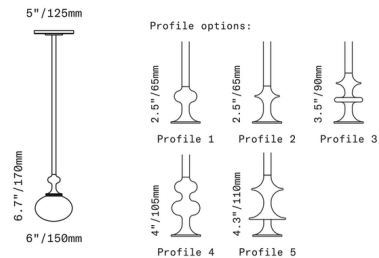

Shown in dark oxidized / pastel green

Standard Stem Kit
48\"/>

Specifications

COLOR . . . . . Pastel Green
BODY FINISH . . . . . Dark Oxidized
WATTAGE 7W
DIMMER . . . . . Standard 120V
DIMENSIONS . . . . . 6\"/>

Technical Information

COLOR RENDERING . . . . . 90 CRI
LAMP COLOR 2700K
LUMENS/WATT 64.29
LUMINOUS FLUX . . . . . 450 lumens

CLICK TO VIEW PRODUCT

Notes: