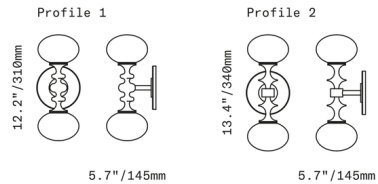

### Specifications

COLOR . . . . . Beige  
BODY FINISH . . . . . Brushed Brass  
WATTAGE . . . . . 14W  
DIMMER . . . . . Standard 120V  
DIMENSIONS . . . . . 6"W x 13.4"H x 5.7"D  
BULB INCLUDED . . . . . 2 x JCD/G9/7W/120V LED