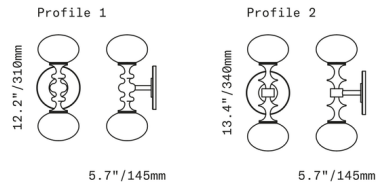

### Specifications

COLOR . . . . . Beige  
BODY FINISH . . . . . Brushed Brass  
WATTAGE . . . . . 14W  
DIMMER . . . . . Standard 120V  
DIMENSIONS . . . . . 6"W x 13.4"H x 5.7"D  
BULB INCLUDED . . . . . 2 x JCD/G9/7W/120V LED