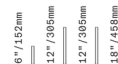

Shown in brushed brass / white / smoke

Standard Stem Kit  
48\"/>