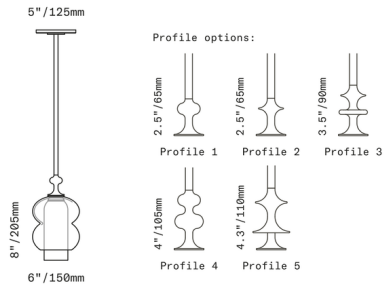

### Description

The Prince Pendant features a handblown, transparent glass shade with a double ellipsoid shape surrounding an opaque glass cylinder. Above the glass, the pendant's stem transitions into an organically curving, decorative profile which adds an elegant accent to the design. Prince's use of overlapping shapes and opacities offers a sophisticated aesthetic rich with subtle details.

Shown in brushed brass / white / smoke

Standard Stem Kit  
48\"/>

### Specifications

COLOR	White / Smoke
BODY FINISH	Brushed Brass
WATTAGE	7W
DIMMER	Standard 120V
DIMENSIONS	6\"/>
BULB INCLUDED	1 x JCD/G9/7W/120V LED