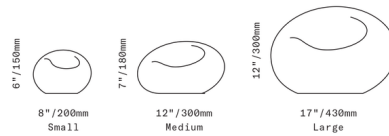

Description

The Echo Vessel features a rounded asymmetrical shape with a dimpled opening at the top for an organic look that mirrors the piece's handblown origin. The glass is mirror-finished from the inside for a distinctive reflective finish. Due to its handmade nature, all glass dimensions are approximate.

Shown in neutral grey silver

Specifications

COLOR	N/A
BODY FINISH	Neutral Grey Silver
WATTAGE	N/A
DIMMER	N/A
DIMENSIONS	8"W x 6"H
BULB	N/A

CLICK TO VIEW PRODUCT

Notes: