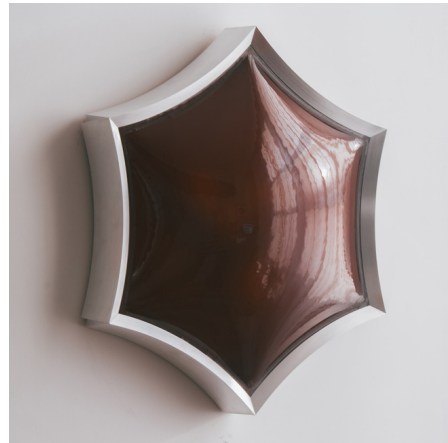

Lightology

lightology.com
866-954-4489
04-25-26

Project: _____

Company: _____

Location: _____ Fixture Type: _____

SPEC #: **SAD1522576**

Approved On: _____ Approved By: _____

Valley Sun Surface Mount

By Studio Anna Dawson

Description

A playful take on simple light form, the Valley Sun Wall / Ceiling Light is perfect for the modern home. A metal frame is shaped like a stylized star and fit with a glass diffuser. Choose from a variety of glass and metal finishes. Install on a wall or ceiling. UL listed upon request.

Shown in raw aluminum / dark amber

Specifications

COLOR Dark Amber
BODY FINISH Raw Aluminum
WATTAGE 24W
DIMMER Standard 120V
DIMENSIONS 20"W x 4.5"H
BULB NOT INCLUDED 3 x A19/Medium (E26)/8W/120V LED

CLICK TO VIEW PRODUCT