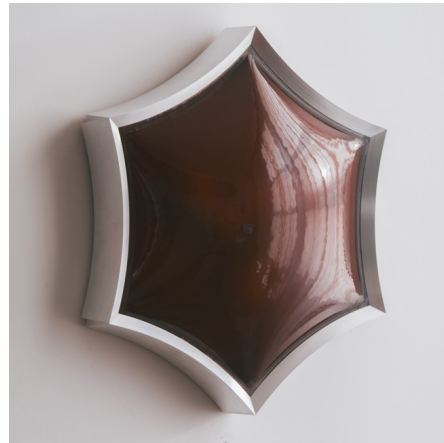

Lightology

lightology.com
866-954-4489
07-01-26

Project: _____

Company: _____

Location: _____ Fixture Type: _____

SPEC #: **SAD1522576**

Approved On: _____ Approved By: _____

Valley Sun Surface Mount

By Studio Anna Dawson

Description

A playful take on simple light form, the Valley Sun Wall / Ceiling Light is perfect for the modern home. A metal frame is shaped like a stylized star and fit with a glass diffuser. Choose from a variety of glass and metal finishes. Install on a wall or ceiling. UL listed upon request.

Shown in raw aluminum / dark amber

Specifications

COLOR Dark Amber
BODY FINISH Raw Aluminum
WATTAGE 24W
DIMMER Standard 120V
DIMENSIONS 20"W x 4.5"H
BULB NOT INCLUDED 3 x A19/Medium (E26)/8W/120V LED

CLICK TO VIEW PRODUCT