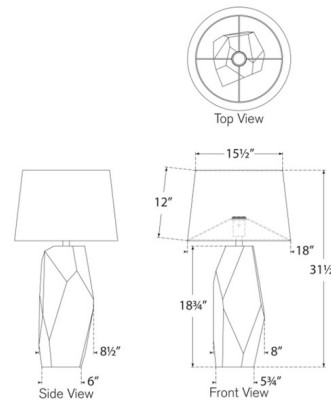

CLICK TO VIEW PRODUCT

Notes: