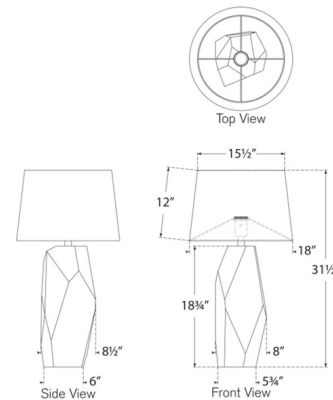

CLICK TO VIEW PRODUCT

Notes: