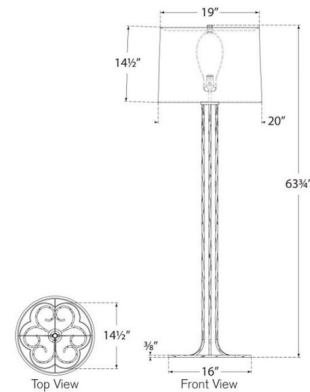

Shown in aged iron / linen

CLICK TO VIEW PRODUCT

Notes: