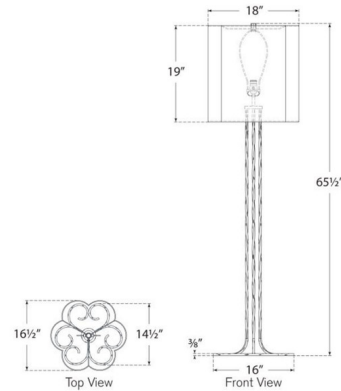

By Visual Comfort Signature

Description

The Shae Scalped Floor Lamp adds sculptural elegance to your interior space. Featuring a decorative frame paired with a smooth, gently scalloped linen shade that diffuses warm, ambient light throughout your room. Dimmer switch is located on the lamp socket.

Specifications

COLOR Linen
 BODY FINISH Gilded Iron
 WATTAGE 15W
 DIMMER Included
 DIMENSIONS 18"W x 64.5"H
 BULB NOT INCLUDED 1 x A19/Medium (E26)/15W/120V LED
 COUNTRY OF ORIGIN Philippines

Technical Information

PRODUCT DIMENSIONS Cord: 144"

Shown in gilded iron / linen

CLICK TO VIEW PRODUCT

Notes: