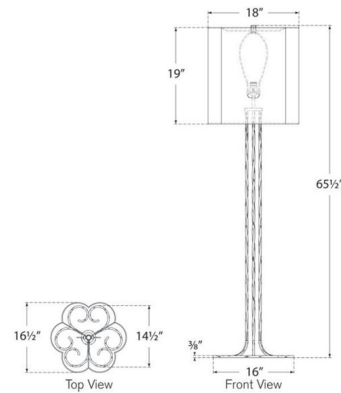

### Description

The Shae Scalped Floor Lamp adds sculptural elegance to your interior space. Featuring a decorative frame paired with a smooth, gently scalloped linen shade that diffuses warm, ambient light throughout your room. Dimmer switch is located on the lamp socket.

### Specifications

COLOR . . . . . Linen  
BODY FINISH . . . . . Gilded Iron  
WATTAGE . . . . . 15W  
DIMMER . . . . . Included  
DIMENSIONS . . . . . 18"W x 64.5"H  
BULB NOT INCLUDED . . . . . 1 x A19/Medium (E26)/15W/120V LED  
COUNTRY OF ORIGIN . . . . . Philippines

### Technical Information

PRODUCT DIMENSIONS . . . . . Cord: 144"

Shown in gilded iron / linen

CLICK TO VIEW PRODUCT

Notes: