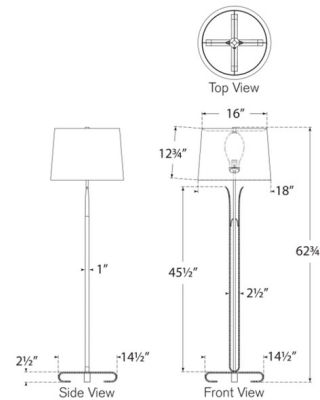

### Specifications

COLOR . . . . . Linen  
BODY FINISH . . . . . Gilded Iron  
WATTAGE . . . . . 15W  
DIMMER . . . . . Included  
DIMENSIONS . . . . . 18"W x 62.75"H  
BULB NOT INCLUDED . . . . . 1 x A19/Medium (E26)/15W/120V LED  
COUNTRY OF ORIGIN . . . . . Philippines

### Technical Information

PRODUCT DIMENSIONS . . . . . Cord: 144"

Shown in gilded iron / linen

CLICK TO VIEW PRODUCT

Notes: