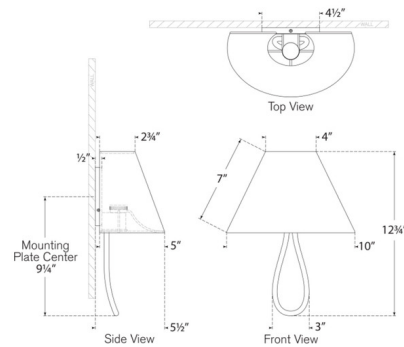

### Specifications

|                   |  |
|-------------------|--|
| COLOR             | Natural Wicker                         |
| BODY FINISH       | Gold                                   |
| WATTAGE           | 6.5W                                   |
| DIMMER            | Standard 120V                          |
| DIMENSIONS        | 10"W x 12.75"H x 5.5"D                 |
| BULB NOT INCLUDED | 1 x B11/Candelabra (E12)/6.5W/120V LED |
| COUNTRY OF ORIGIN | Philippines                            |