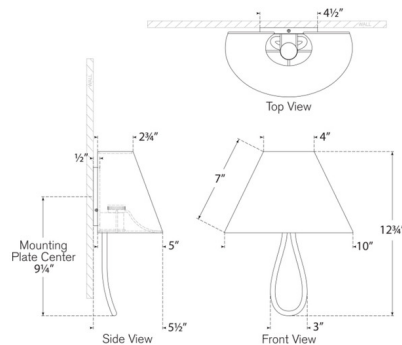

By Visual Comfort Signature

Description

The Jeanne Wall Sconce brings a natural beauty to your interior space. The simple curved frame holds a tapered half shade that cast a warm glow of light across your room. Note: Wicker is a natural material, variations in color tones are to be expected, making each piece unique.

Shown in gild / natural wicker

Specifications

| | |
|-----------------------------|--|
| COLOR | Natural Wicker |
| BODY FINISH | Gild |
| WATTAGE | 6.5W |
| DIMMER | Standard 120V |
| DIMENSIONS | 10"W x 12.75"H x 5.5"D |
| BULB NOT INCLUDED | 1 x B11/Candelabra (E12)/6.5W/120V LED |
| COUNTRY OF ORIGIN | Philippines |