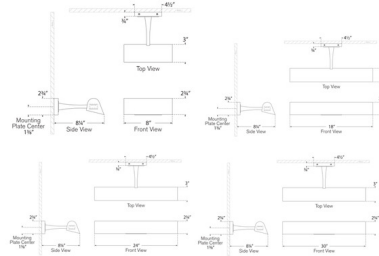

CLICK TO VIEW PRODUCT

Notes: