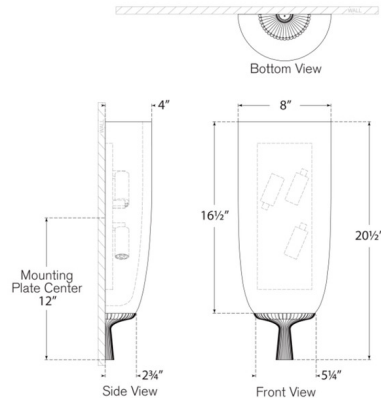

### Specifications

COLOR	Alabaster
BODY FINISH	Polished Nickel
WATTAGE	19.5W
DIMMER	Standard 120V
DIMENSIONS	8"W x 20.5"H x 4"D
BULB NOT INCLUDED	3 x B10/Candelabra (E12)/6.5W/120V LED
COUNTRY OF ORIGIN	China