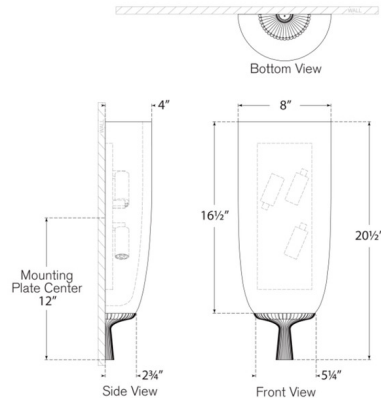

Shown in polished nickel / alabaster

Specifications

COLOR	Alabaster
BODY FINISH	Polished Nickel
WATTAGE	19.5W
DIMMER	Standard 120V
DIMENSIONS	8"W x 20.5"H x 4"D
BULB NOT INCLUDED	3 x B10/Candelabra (E12)/6.5W/120V LED
COUNTRY OF ORIGIN	China

CLICK TO VIEW PRODUCT

Notes: