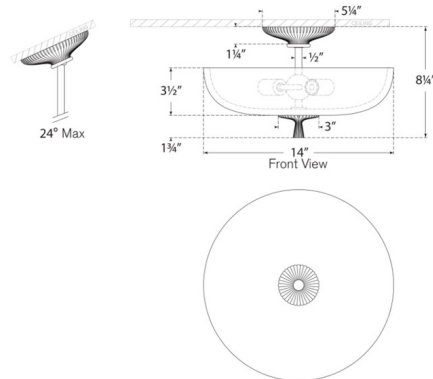

By Visual Comfort Signature

Description

The Pascal Semi Flush Ceiling Light brings a natural beauty to your interior space. The ribbed frame holds bowl shaped Alabaster that softly spreads warm, inviting light throughout your room. Sloped ceiling to 24 degrees maximum. Note: Alabaster is a natural stone, variations in color and texture are to be expected.

Shown in hand-rubbed antique brass / alabaster

Specifications

COLOR	Alabaster
BODY FINISH	Hand-Rubbed Antique Brass
WATTAGE	19.5W
DIMMER	Standard 120V
DIMENSIONS	14"W x 8.25"H
BULB NOT INCLUDED	3 x B10/Candelabra (E12)/6.5W/120V LED
COUNTRY OF ORIGIN	China