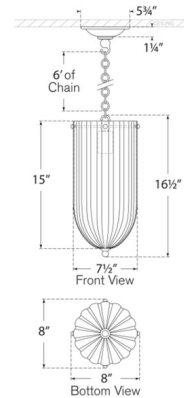

Specifications

COLOR White Strie
BODY FINISH Polished Nickel
WATTAGE 15W
DIMMER Standard 120V
DIMENSIONS 8"W x 16.5"H
BULB NOT INCLUDED 1 x A19/Medium (E26)/15W/120V LED
COUNTRY OF ORIGIN China

Technical Information

PRODUCT DIMENSIONS Adjustable Cable Length: 72"

Shown in polished nickel / white strie

CLICK TO VIEW PRODUCT

Notes: