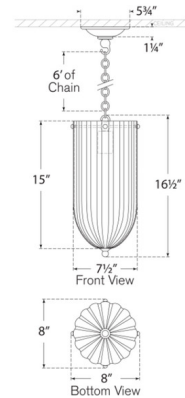

### Specifications

COLOR . . . . . White Strie  
BODY FINISH . . . . . Polished Nickel  
WATTAGE . . . . . 15W  
DIMMER . . . . . Standard 120V  
DIMENSIONS . . . . . 8"W x 16.5"H  
BULB NOT INCLUDED . . . . . 1 x A19/Medium (E26)/15W/120V LED  
COUNTRY OF ORIGIN . . . . . China

### Technical Information

PRODUCT DIMENSIONS . . . . . Adjustable Cable Length: 72"

Shown in polished nickel / white strie

CLICK TO VIEW PRODUCT

Notes: