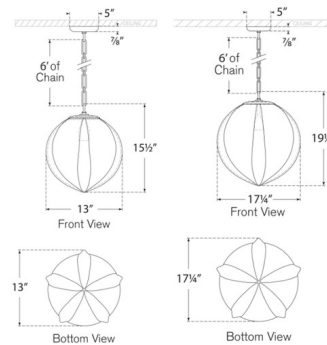

By Visual Comfort Signature

Description

The Rae Pendant brings a clean beauty to your interior space. The decorative chain holds an organic shaped diffuser that resemble a flower from below and softly spreads warm, inviting light throughout your room.

Shown in bronze / white strie

Specifications

COLOR White Strie
 BODY FINISH Bronze
 WATTAGE 8.5W
 DIMMER Standard 120V
 DIMENSIONS 13"W x 15.5"H
 BULB NOT INCLUDED 1 x A19/Medium (E26)/8.5W/120V LED
 COUNTRY OF ORIGIN China

Technical Information

PRODUCT DIMENSIONS Adjustable Chain Length: 72"

CLICK TO VIEW PRODUCT

Notes: