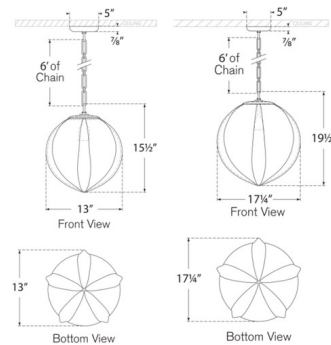

### Specifications

COLOR . . . . . White Strie  
 BODY FINISH . . . . . Bronze  
 WATTAGE . . . . . 8.5W  
 DIMMER . . . . . Standard 120V  
 DIMENSIONS . . . . . 13"W x 15.5"H  
 BULB NOT INCLUDED . . . . . 1 x A19/Medium (E26)/8.5W/120V LED  
 COUNTRY OF ORIGIN . . . . . China

### Technical Information

PRODUCT DIMENSIONS . . . . . Adjustable Chain Length: 72"

CLICK TO VIEW PRODUCT

Notes: