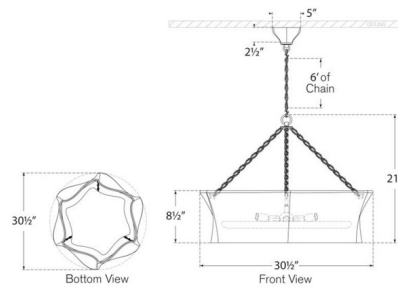

Shown in bronze / plaster white

Specifications

COLOR Plaster White
BODY FINISH Bronze
WATTAGE 39W
DIMMER Standard 120V
DIMENSIONS 30.5"W x 21"H
BULB NOT INCLUDED 6 x B11/Candelabra (E12)/6.5W/120V LED
COUNTRY OF ORIGIN China

Technical Information

PRODUCT DIMENSIONS Adjustable Chain Length: 72"

CLICK TO VIEW PRODUCT

Notes: