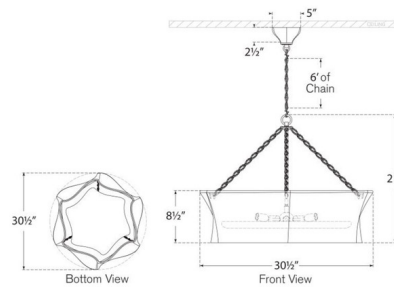

By Visual Comfort Signature

Description

The Ayers Sculptural Chandelier brings simple beauty to your interior space. This classic chain hung piece has a uniquely sculpted canopy and shade that casts a warm glow of light across your room.

Shown in bronze / plaster white

Specifications

COLOR Plaster White
BODY FINISH Bronze
WATTAGE 39W
DIMMER Standard 120V
DIMENSIONS 30.5"W x 21"H
BULB NOT INCLUDED 6 x B11/Candelabra (E12)/6.5W/120V LED
COUNTRY OF ORIGIN China

Technical Information

PRODUCT DIMENSIONS Adjustable Chain Length: 72"

CLICK TO VIEW PRODUCT

Notes: