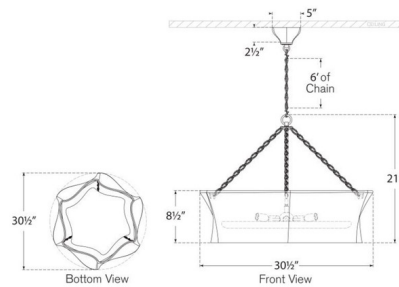

Shown in bronze / plaster white

Specifications

COLOR Plaster White
 BODY FINISH Bronze
 WATTAGE 39W
 DIMMER Standard 120V
 DIMENSIONS 30.5"W x 21"H
 BULB NOT INCLUDED 6 x B11/Candelabra (E12)/6.5W/120V LED
 COUNTRY OF ORIGIN China

Technical Information

PRODUCT DIMENSIONS Adjustable Chain Length: 72"

CLICK TO VIEW PRODUCT

Notes: