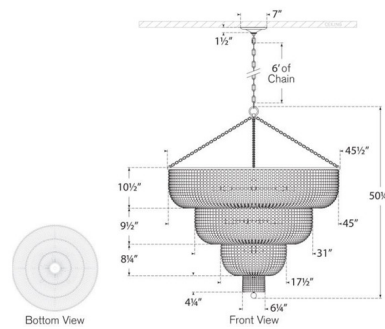

Shown in burnished silver leaf / clear

Specifications

COLOR Clear
 BODY FINISH Burnished Silver Leaf
 WATTAGE 99W
 DIMMER Standard 120V
 DIMENSIONS 45.5"W x 50.25"H
 BULB NOT INCLUDED 18 x B10/Candelabra (E12)/5.5W/120V LED
 COUNTRY OF ORIGIN China

Technical Information

PRODUCT DIMENSIONS Adjustable Chain Length: 72"

CLICK TO VIEW PRODUCT

Notes: