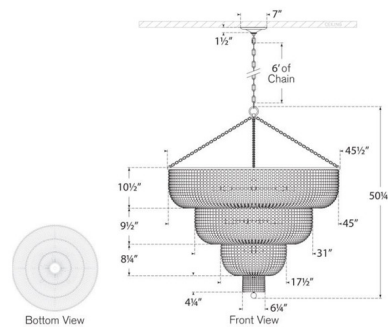

### Specifications

COLOR . . . . . Clear  
 BODY FINISH . . . . . Burnished Silver Leaf  
 WATTAGE . . . . . 99W  
 DIMMER . . . . . Standard 120V  
 DIMENSIONS . . . . . 45.5"W x 50.25"H  
 BULB NOT INCLUDED . . . . . 18 x B10/Candelabra (E12)/5.5W/120V LED  
 COUNTRY OF ORIGIN . . . . . China

### Technical Information

PRODUCT DIMENSIONS . . . . . Adjustable Chain Length: 72"

CLICK TO VIEW PRODUCT

Notes: