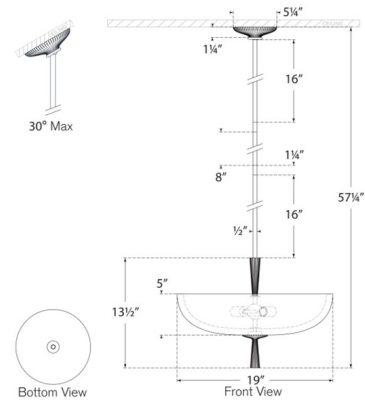

Specifications

COLOR Alabaster
 BODY FINISH Bronze
 WATTAGE 19.5W
 DIMMER Standard 120V
 DIMENSIONS 19"W x 13.5"H
 BULB NOT INCLUDED 3 x B10/Candelabra (E12)/6.5W/120V LED
 COUNTRY OF ORIGIN China

Technical Information

PRODUCT DIMENSIONS Downrods: One 8" and Two 16" Included

Notes:

Shown in bronze / alabaster

CLICK TO VIEW PRODUCT