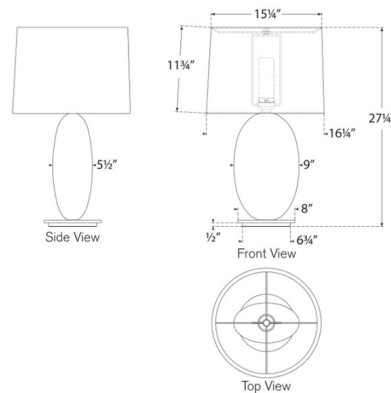

CLICK TO VIEW PRODUCT

Notes: