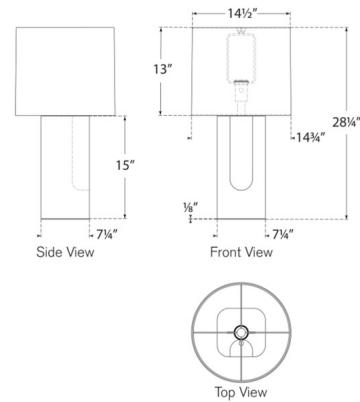

By Visual Comfort Signature

Description

The Palo Table Lamp brings a natural beauty to your interior space. The bold body, with a carved accent is topped with a round, slightly tapered linen shade that casts warm shadows of light across your room. Dimmer switch is located on the lamp socket.

Shown in alabaster / linen

Specifications

COLOR Linen
BODY FINISH Alabaster
WATTAGE 15W
DIMMER Included
DIMENSIONS 14.75"W x 28.25"H
BULB NOT INCLUDED 1 x A19/Medium (E26)/15W/120V LED
COUNTRY OF ORIGIN China

Technical Information

PRODUCT DIMENSIONS Cord: 144"

CLICK TO VIEW PRODUCT

Notes: