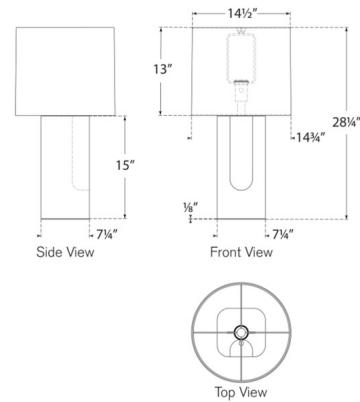

### Description

The Palo Table Lamp brings a natural beauty to your interior space. The bold body, with a carved accent is topped with a round, slightly tapered linen shade that casts warm shadows of light across your room. Dimmer switch is located on the lamp socket.

### Specifications

COLOR . . . . . Linen  
BODY FINISH . . . . . Alabaster  
WATTAGE . . . . . 15W  
DIMMER . . . . . Included  
DIMENSIONS . . . . . 14.75"W x 28.25"H  
BULB NOT INCLUDED . . . . . 1 x A19/Medium (E26)/15W/120V LED  
COUNTRY OF ORIGIN . . . . . China

### Technical Information

PRODUCT DIMENSIONS . . . . . Cord: 144"

CLICK TO VIEW PRODUCT

Notes: