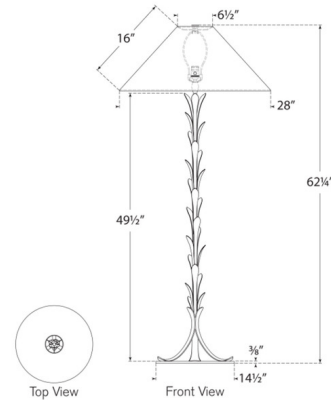

Description

The Provenz Floor Lamp brings a hint of nature to your interior space. The slim stem is complemented with leaf inspired details and topped with a cone shaped linen shade that softly spreads warm, inviting light throughout your room. Dimming switch is located on the lamp socket.

Specifications

COLOR Linen
BODY FINISH French Gild
WATTAGE 15W
DIMMER Included
DIMENSIONS 28"W x 62.25"H
BULB NOT INCLUDED 1 x A19/Medium (E26)/15W/120V LED
COUNTRY OF ORIGIN China

Technical Information

PRODUCT DIMENSIONS Cord: 144"

Shown in french gild / linen

CLICK TO VIEW PRODUCT

Notes: