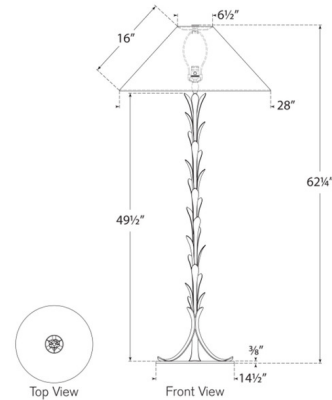

Description

The Provenz Floor Lamp brings a hint of nature to your interior space. The slim stem is complemented with leaf inspired details and topped with a cone shaped linen shade that softly spreads warm, inviting light throughout your room. Dimming switch is located on the lamp socket.

Specifications

COLOR Linen
BODY FINISH French Gild
WATTAGE 15W
DIMMER Included
DIMENSIONS 28"W x 62.25"H
BULB NOT INCLUDED 1 x A19/Medium (E26)/15W/120V LED
COUNTRY OF ORIGIN China

Technical Information

PRODUCT DIMENSIONS Cord: 144"

Shown in french gild / linen

CLICK TO VIEW PRODUCT

Notes: