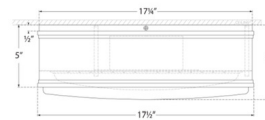

CLICK TO VIEW PRODUCT

Notes: