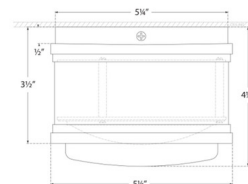

Lightology

lightology.com
866-954-4489
07-07-26

Project: _____

Company: _____

Location: _____ Fixture Type: _____

SPEC #: **VCG1522632**

Approved On: _____ Approved By: _____

Marden Ceiling Flush Light

By Visual Comfort Signature

Description

The Marden Ceiling Flush Light brings a clean, functional simplicity to your interior space. Its detailed frame surrounds a glass diffuser that softly spreads warm, inviting light throughout your room.

Specifications

COLOR . . . . . White
BODY FINISH . . . . . Antique Burnished Brass
WATTAGE 15W
DIMMER . . . . . Low Voltage Electronic
DIMENSIONS . . . . . 5.5"W x 4.25"H
INTEGRATED LED MODULE . . . . . 1 x LED/15W/120V LED
COUNTRY OF ORIGIN . . . . . Philippines

Technical Information

LAMP COLOR 2700K
LUMENS/WATT 140.00
LUMINOUS FLUX . . . . . 2100 lumens

Notes:

CLICK TO VIEW PRODUCT