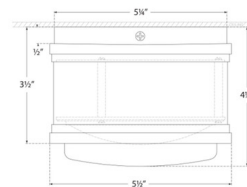

CLICK TO VIEW PRODUCT

Notes: