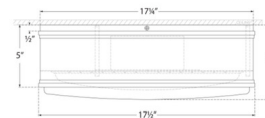

Lightology

lightology.com
866-954-4489
07-07-26

Project: _____

Company: _____

Location: _____ Fixture Type: _____

SPEC #: **VCG1522632**

Approved On: _____ Approved By: _____

Marden Ceiling Flush Light

By Visual Comfort Signature

Description

The Marden Ceiling Flush Light brings a clean, functional simplicity to your interior space. Its detailed frame surrounds a glass diffuser that softly spreads warm, inviting light throughout your room.

Specifications

COLOR . . . . . White
BODY FINISH . . . . . Antique Burnished Brass
WATTAGE 15W
DIMMER . . . . . Low Voltage Electronic
DIMENSIONS . . . . . 5.5"W x 4.25"H
INTEGRATED LED MODULE . . . . . 1 x LED/15W/120V LED
COUNTRY OF ORIGIN . . . . . Philippines

Technical Information

LAMP COLOR 2700K
LUMENS/WATT 140.00
LUMINOUS FLUX . . . . . 2100 lumens

Notes:

CLICK TO VIEW PRODUCT