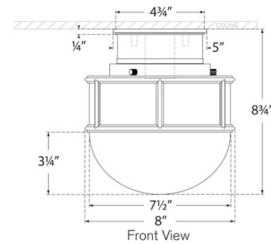

### Specifications

COLOR	White
BODY FINISH	Polished Nickel
WATTAGE	15W
DIMMER	Standard 120V
DIMENSIONS	8"W x 8.75"H
BULB NOT INCLUDED	1 x A19/Medium (E26)/15W/120V LED
COUNTRY OF ORIGIN	China

CLICK TO VIEW PRODUCT