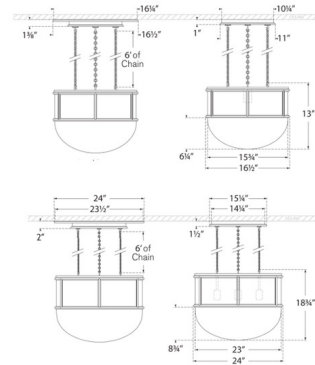

Description

The Martil Pendant brings a clean beauty to your interior space. The opened frame holds a glass diffuser that softly spreads warm, inviting light throughout your room.

Shown in bronze / white

Specifications

COLOR	White
BODY FINISH	Bronze
WATTAGE	15W
DIMMER	Standard 120V
DIMENSIONS	16.5"W x 13"H
BULB NOT INCLUDED	1 x A19/Medium (E26)/15W/120V LED
COUNTRY OF ORIGIN	China

Technical Information

PRODUCT DIMENSIONS Three Adjustable Chain Lengths: 72"