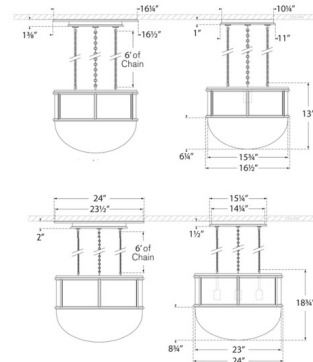

Description

The Martil Pendant brings a clean beauty to your interior space. The opened frame holds a glass diffuser that softly spreads warm, inviting light throughout your room.

Shown in bronze / white

Specifications

COLOR	White
BODY FINISH	Bronze
WATTAGE	15W
DIMMER	Standard 120V
DIMENSIONS	16.5"W x 13"H
BULB NOT INCLUDED	1 x A19/Medium (E26)/15W/120V LED
COUNTRY OF ORIGIN	China

Technical Information

PRODUCT DIMENSIONS Three Adjustable Chain Lengths: 72"