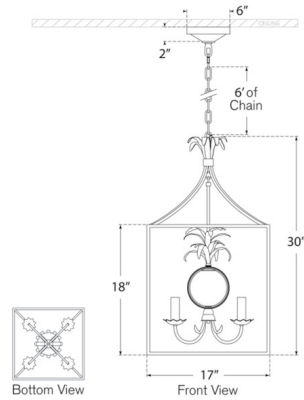

## Gramercy Decorative Lantern Pendant By Visual Comfort Signature

### Description

The Gramercy Decorative Lantern Pendant brings a bold industrial vibe to your interior space. The open cage design, with detailed leaves, surrounding a classic candelabra center, is accented with discs of antique mirror.

### Specifications

COLOR . . . . . Antique Mirror  
BODY FINISH . . . . . Gilded Iron  
WATTAGE . . . . . 22W  
DIMMER . . . . . Standard 120V  
DIMENSIONS . . . . . 17"W x 30"H  
BULB NOT INCLUDED . . . . . 4 x B11/Candelabra (E12)/5.5W/120V LED  
COUNTRY OF ORIGIN . . . . . China

### Technical Information

PRODUCT DIMENSIONS . . . . . Adjustable Chain Length: 72"

CLICK TO VIEW PRODUCT

Notes: