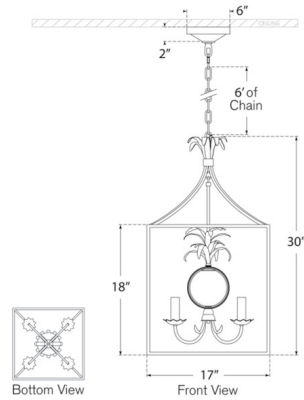

Description

The Gramercy Decorative Lantern Pendant brings a bold industrial vibe to your interior space. The open cage design, with detailed leaves, surrounding a classic candelabra center, is accented with discs of antique mirror.

Shown in gilded iron / antique mirror

Specifications

COLOR Antique Mirror
BODY FINISH Gilded Iron
WATTAGE 22W
DIMMER Standard 120V
DIMENSIONS 17"W x 30"H
BULB NOT INCLUDED 4 x B11/Candelabra (E12)/5.5W/120V LED
COUNTRY OF ORIGIN China

Technical Information

PRODUCT DIMENSIONS Adjustable Chain Length: 72"

CLICK TO VIEW PRODUCT

Notes: