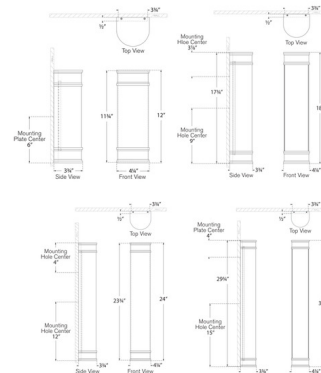

By Visual Comfort Signature

Description

The Marden Bathroom Vanity Light brings a clean, functional simplicity to your interior space. Its detailed frame surrounds a glass diffuser that softly spreads warm, inviting light throughout your room. Note: Fixture does not cover a standard US junction box and requires a 2 x 4 inch junction box.

Shown in polished nickel / white

Specifications

COLOR White
 BODY FINISH Polished Nickel
 WATTAGE 10W
 DIMMER Low Voltage Electronic
 DIMENSIONS 4.25"W x 12"H x 3.75"D
 INTEGRATED LED MODULE 1 x LED/10W/120V LED
 COUNTRY OF ORIGIN Philippines