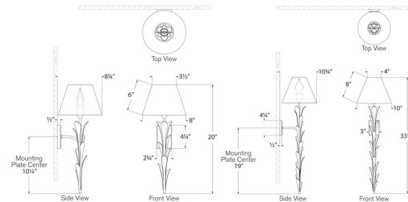

Description

The Provenz Wall Sconce brings a hint of nature to your interior space. The slim stem is complemented with leaf inspired details and topped with a cone shaped linen shade that softly spreads warm, inviting light throughout your room. Note: Fixture does not cover a standard US junction box and requires a 2 x 4 inch junction box.

Shown in plaster white / linen

Specifications

COLOR Linen
BODY FINISH Plaster White
WATTAGE 6.5W
DIMMER Standard 120V
DIMENSIONS 8"W x 20"H x 8.25"D
BULB NOT INCLUDED 1 x B10/Candelabra (E12)/6.5W/120V LED
COUNTRY OF ORIGIN China