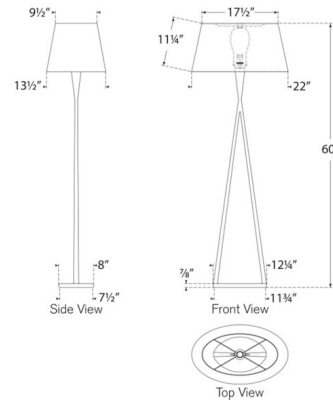

By Visual Comfort Signature

Description

The Cesta Floor Lamp brings a bold simplicity to your interior space. The twisted, detailed body holds an oval tapered linen shade that cast a warm glow of light across your room. Dimmer switch is located on the lamp socket.

Specifications

COLOR Linen
BODY FINISH Aged Iron
WATTAGE 15W
DIMMER Included
DIMENSIONS 22"W x 60"H x 13.5"D
BULB NOT INCLUDED 1 x A19/Medium (E26)/15W/120V LED
COUNTRY OF ORIGIN China

Technical Information

PRODUCT DIMENSIONS Cord: 144"

Shown in aged iron / linen

CLICK TO VIEW PRODUCT

Notes: