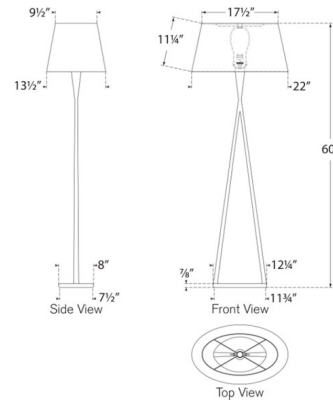

Description

The Cesta Floor Lamp brings a bold simplicity to your interior space. The twisted, detailed body holds an oval tapered linen shade that cast a warm glow of light across your room. Dimmer switch is located on the lamp socket.

Specifications

COLOR Linen
 BODY FINISH Aged Iron
 WATTAGE 15W
 DIMMER Included
 DIMENSIONS 22"W x 60"H x 13.5"D
 BULB NOT INCLUDED 1 x A19/Medium (E26)/15W/120V LED
 COUNTRY OF ORIGIN China

Technical Information

PRODUCT DIMENSIONS Cord: 144"

Shown in aged iron / linen

CLICK TO VIEW PRODUCT

Notes: